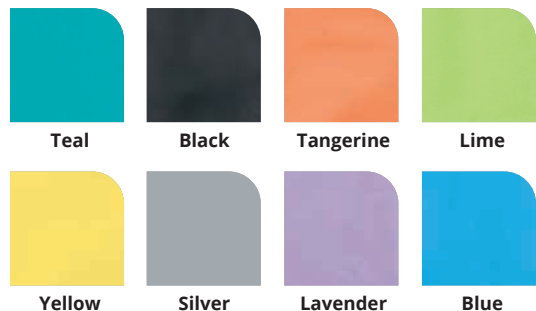

LILY | APOLLO

Size: 8W x 4 x 10H
3.0 mil.

Imprint	Item #	150	250	500	1000	3000
 FLEKO INK PRINT	37S810	1.66	0.98	0.88	0.82	0.76 A
 FOIL PRINT	37S810H	1.86	1.18	1.08	1.02	0.96 A

Shipping: 15 lbs. per box of 250
Imprint Area: Front/Back – 3¼W x 2½H (Flexo Ink Print – Lily)
5W x 4H (Foil Print – Apollo)

TULIP | ZEUS

Size: 10W x 5 x 13H
3.0 mil.

Imprint	Item #	150	250	500	1000	3000
 FLEKO INK PRINT	37S1013	1.76	1.08	0.98	0.92	0.86 A
 FOIL PRINT	37S1013H	1.96	1.28	1.18	1.12	1.06 A

Shipping: 21 lbs. per box of 250
Imprint Area: Front/Back – 4½W x 4½H (Flexo Ink Print – Tulip)
6W x 5H (Foil Print – Zeus)

Bag Colors Available:

Enhance your bag with tissue, ribbon, or bows!
See pages 74-79 and 151.

	FLEKO INK PRINT	FOIL PRINT
SET-UP	\$60 per color, per design (G).	\$80 per color, per design (G).
RE-ORDER SET-UP	N/A	N/A
ADDITIONAL LOCATION	\$0.25 per bag (G).	\$0.35 per bag (G).
ADDITIONAL COLOR	N/A	\$0.35 per color, per side, per bag (G).
PRODUCTION TIME*	4 business days after all final approvals.	4 business days after all final approvals.
COLUMN PRICING	Per bag, one-color imprint, one location. Plate charge is additional.	Per bag, one-color imprint, one location. Plate charge is additional.
PLAIN BAGS	20% off the Flexo Ink bag price. Ships next business day.	
BROKEN BOX CHARGE	\$10 (G) – Plain bags only.	
ART SPECS/IMPRINT COLORS	Refer to pages 158-162.	
RUSHES & ADDITIONAL SERVICES	Refer to pages 109, 158-160.	